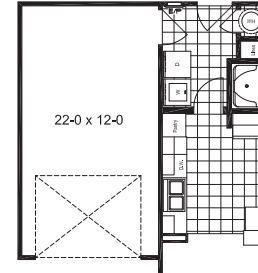

HiPerformance Builders

Full Stack Porch

Standard Porch

Half Stack Porch

Full Lower Porch

Shown with optional exterior features.

THE WOODBERRY

- 1st Floor - 1,076 Sq. Ft.
 - 2nd Floor - 1,076 Sq. Ft.
- Total Finished Area - 2,152 Sq. Ft.

Opt. Basement Plan

Opt. Single Garage
Trim Not Only Shipped

FIRST LEVEL FLOOR PLAN

SECOND LEVEL FLOOR PLAN

Opt. Bedroom-5 Plan

Opt. Bedroom-4 Plan

Changes to the Mainstreet Collection are not permitted except for published options.