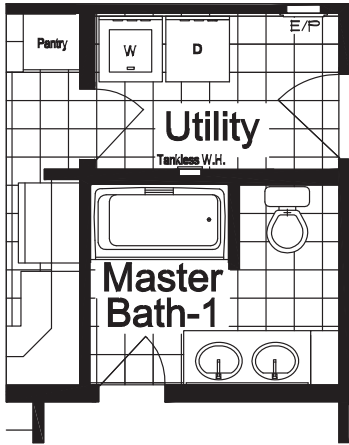

THE WOODBERRY

Opt.#1 Master Bath