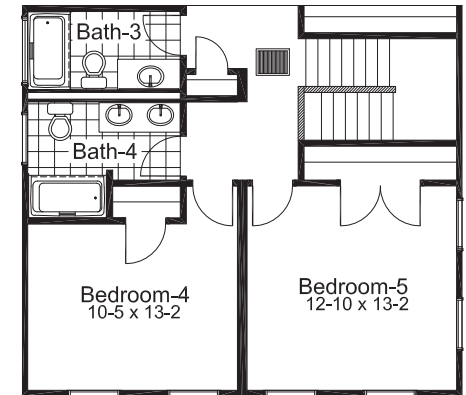

HiPerformance Builders

Full Stack Porch

Standard Porch

Half Stack Porch

Full Lower Porch

Shown with optional exterior features.

THE WOODBERRY

- 1st Floor - 1,076 Sq. Ft.
 - 2nd Floor - 1,076 Sq. Ft.
- Total Finished Area - 2,152 Sq. Ft.

Opt. Basement Plan

Opt. Single Garage
Trim Not Only Shipped

FIRST LEVEL FLOOR PLAN

SECOND LEVEL FLOOR PLAN

Opt. Bedroom-5 Plan

Opt. Bedroom-4 Plan

Changes to the Mainstreet Collection are not permitted except for published options.