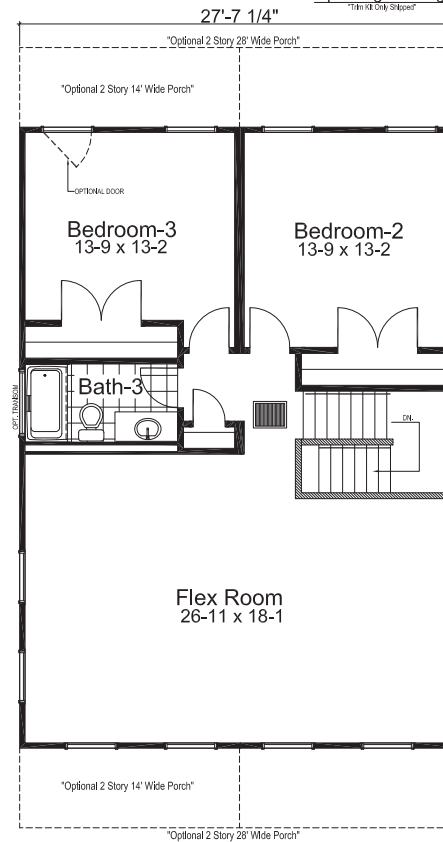

HiPerformance Builders

Full Stack Porch

Standard Porch

Half Stack Porch

Full Lower Porch

Shown with optional exterior features.

THE WOODBERRY

- 1st Floor - 1,076 Sq. Ft.
 - 2nd Floor - 1,076 Sq. Ft.
- Total Finished Area - 2,152 Sq. Ft.

Opt. Basement Plan

Opt. Single Garage
Trim Not Only Shipped

FIRST LEVEL FLOOR PLAN

SECOND LEVEL FLOOR PLAN

Opt. Bedroom-5 Plan

Opt. Bedroom-4 Plan

Changes to the Mainstreet Collection are not permitted except for published options.