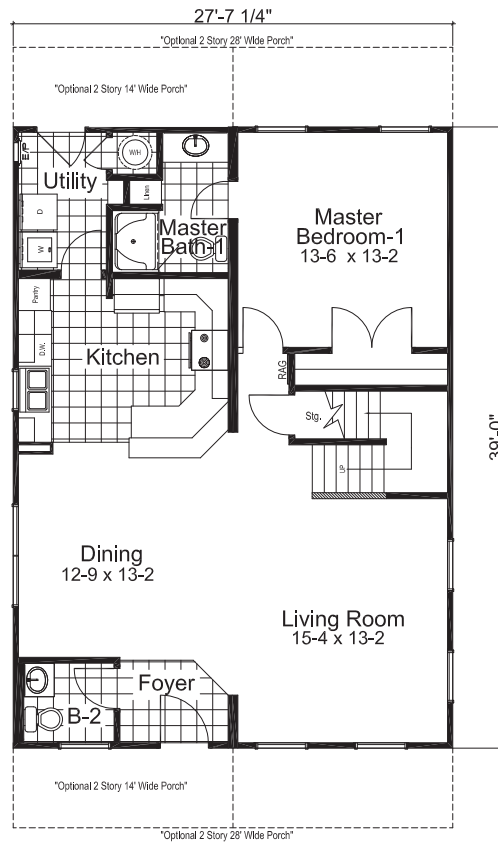

HiPerformance Builders

Full Stack Porch

Standard Porch

Half Stack Porch

Full Lower Porch

Shown with optional exterior features.

THE WOODBERRY

- 1st Floor - 1,076 Sq. Ft.
 - 2nd Floor - 1,076 Sq. Ft.
- Total Finished Area - 2,152 Sq. Ft.

Opt. Basement Plan

Opt. Single Garage
Trim Not Only Shipped

FIRST LEVEL FLOOR PLAN

SECOND LEVEL FLOOR PLAN

Opt. Bedroom-5 Plan

Opt. Bedroom-4 Plan

Changes to the Mainstreet Collection are not permitted except for published options.