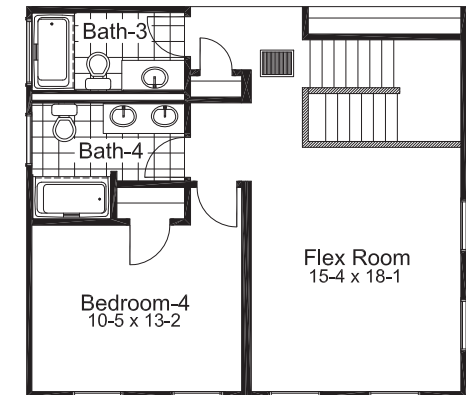

HiPerformance Builders

Full Stack Porch

Standard Porch

Half Stack Porch

Full Lower Porch

Shown with optional exterior features.

THE WOODBERRY

- 1st Floor - 1,076 Sq. Ft.
 - 2nd Floor - 1,076 Sq. Ft.
- Total Finished Area - 2,152 Sq. Ft.

Opt. Basement Plan

Opt. Single Garage
Trim Not Only Shipped

FIRST LEVEL FLOOR PLAN

SECOND LEVEL FLOOR PLAN

Opt. Bedroom-5 Plan

Opt. Bedroom-4 Plan

Changes to the Mainstreet Collection are not permitted except for published options.