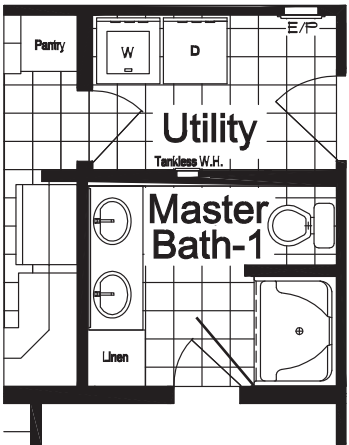

Opt.#2 Master Bath