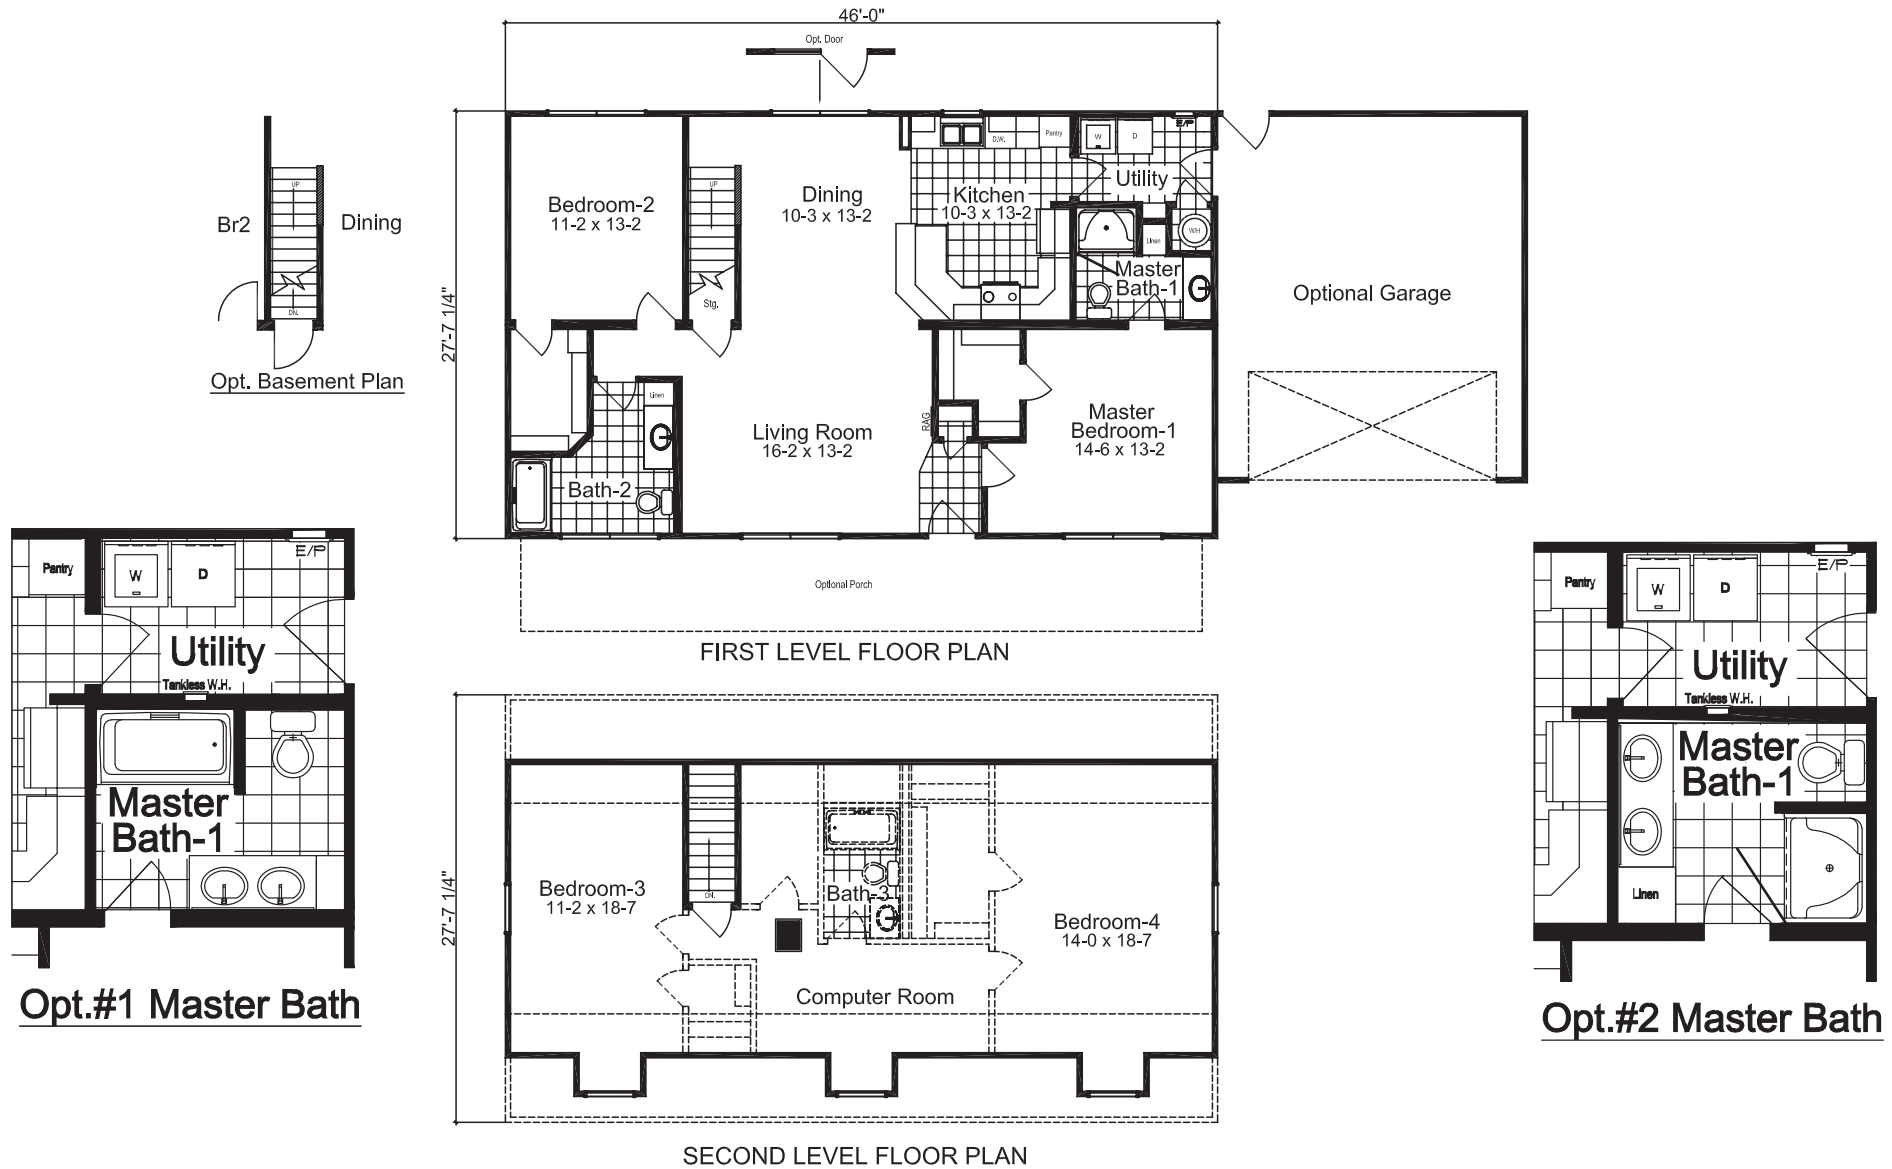

THE ASHWOOD

Changes to the Mainstreet Collection are not permitted except for published options.